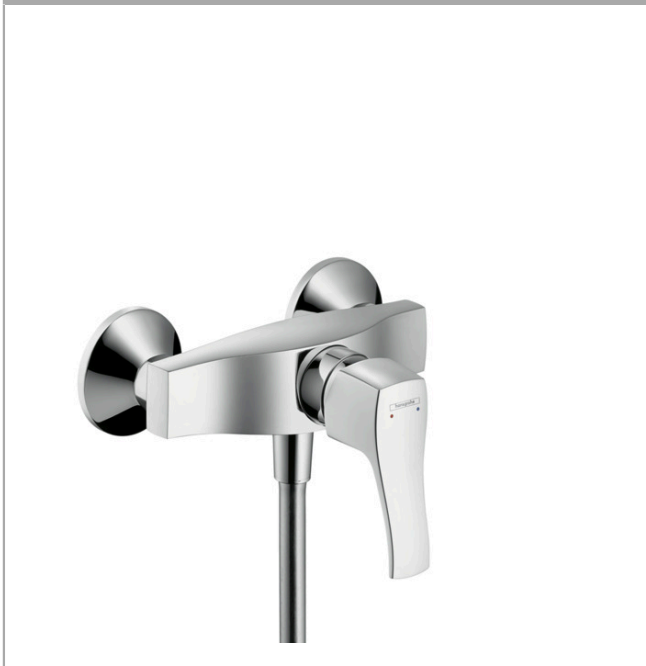

Metris Classic
Single lever shower mixer for exposed installation
Surfaces: **Chrome** Article Number: **31672000**

Description

product features

- 1 outlet
- connection type: s-shaped connections
- centre distance: 150 ± 12 mm
- flow rate of hand shower at 3 bar: 16 l/min
- ceramic cartridge
- min. operating pressure: 1 bar
- max. operating pressure: 10 bar
- temperature limitation adjustable
- non-return valve
- with silencer
- hose connection DN15
- connection dimension: DN15

Product image