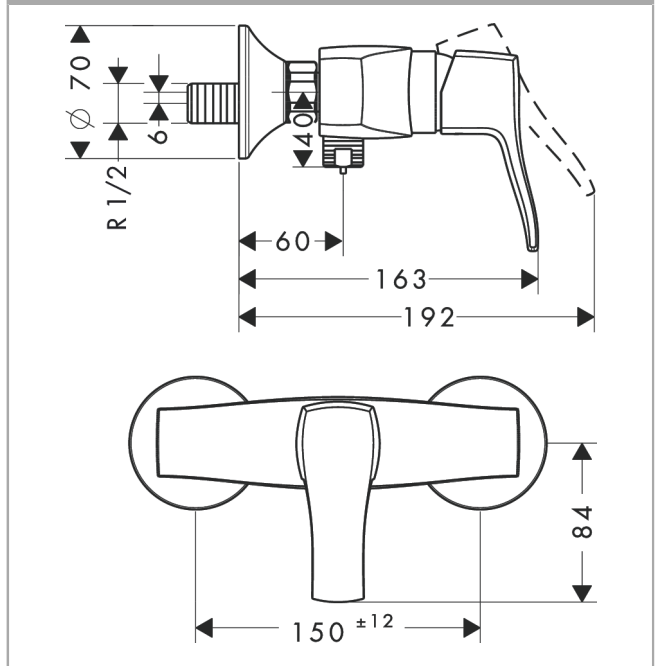

### Description

#### product features

- 1 outlet
- connection type: s-shaped connections
- centre distance:  $150 \pm 12$  mm
- flow rate of hand shower at 3 bar: 16 l/min
- ceramic cartridge
- min. operating pressure: 1 bar
- max. operating pressure: 10 bar
- temperature limitation adjustable
- non-return valve
- with silencer
- hose connection DN15
- connection dimension: DN15

### Scale drawing